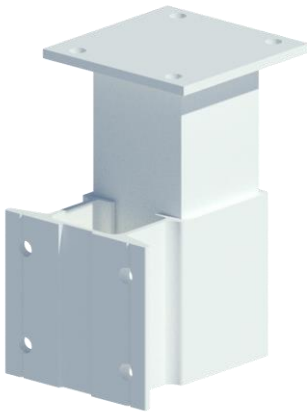

Fascia Line

Model: DR-FBLESWH

- Description: Fascia Line Support
- Material: Aluminum
- Base Plate: 4" x 4"
- Construction: Welded
- Finish: Powder coated
- Color: White
- Brand: NERVAL
- Warranty: Limited Lifetime Warranty